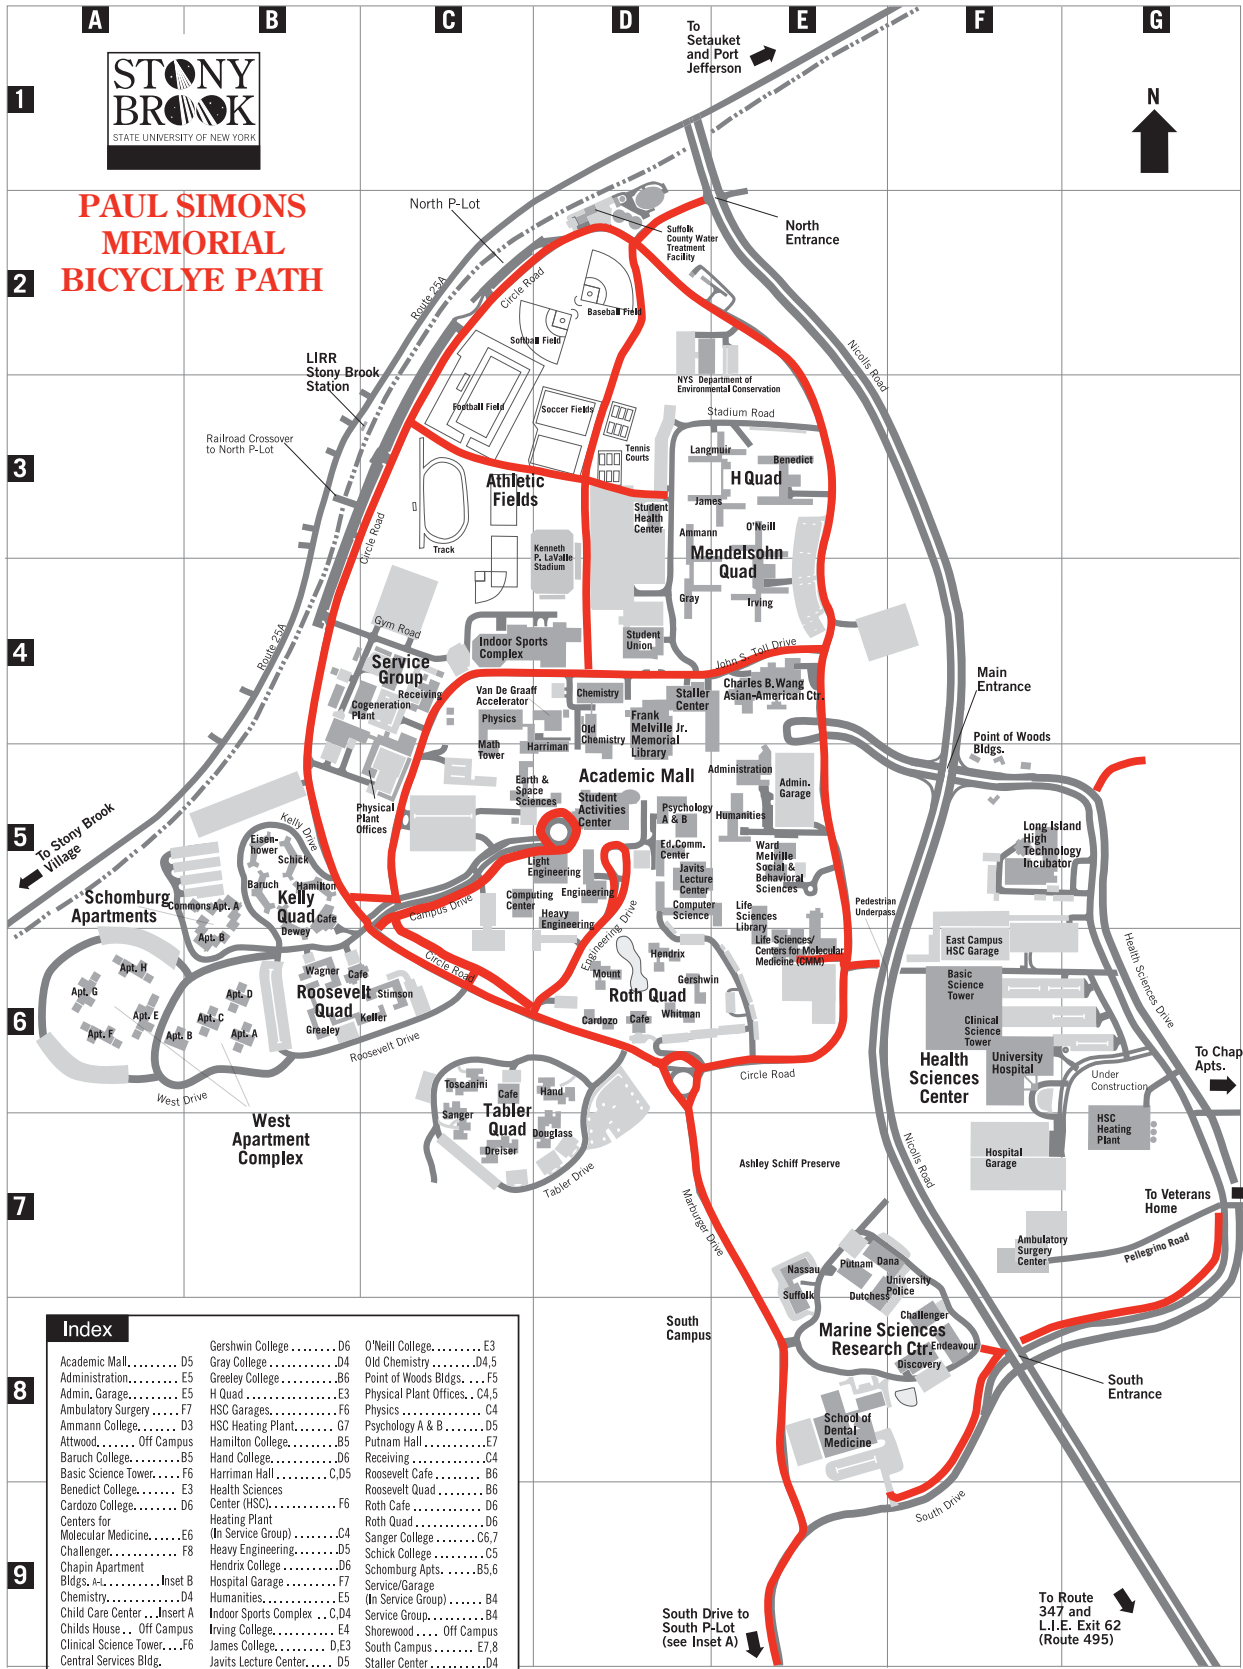

PAUL SIMONS MEMORIAL BICYCLE PATH

Index

Academic Mall	D5	Gershwin College	D6	O'Neill College	E3
Administration	E5	Gray College	D4	Old Chemistry	D4.5
Admin. Garage	E5	Greley College	B6	Point of Woods Bldgs.	F5
Ambulatory Surgery	F7	H Quad	E3	Physical Plant Offices	C4.5
Ammann College	D3	HSC Garages	F6	Physics	C4
Attwood, Off Campus	D3	HSC Heating Plant	G7	Psychology A & B	D5
Baruch College	B5	Hamilton College	B5	Putnam Hall	E7
Basic Science Tower	F6	Hand College	D6	Receiving	C4
Benedict College	E3	Harriman Hall	C.D5	Roosevelt Cafe	B6
Cardozo College	D6	Health Sciences Center (HSC)	F6	Roosevelt Quad	B6
Centers for Molecular Medicine	E6	Heating Plant (In Service Group)	C4	Roth Cafe	D6
Challenger	F8	Heavy Engineering	D5	Roth Quad	D6
Chapin Apartment Bldgs. A-L	Inset B	Hendrix College	D6	Sanger College	D6.7
Chemistry	D4	Hospital Garage	F7	Schick College	C5
Child Care Center	Inset A	Indoor Sports Complex	C.D4	Schomburg Apts.	B5.6
Childs House	Off Campus	James College	E4	Service/Garage (In Service Group)	B4
Clinical Science Tower	F6	Javits Lecture Center	D.E3	Shorewood	Off Campus
Central Services Bldg. (In Service Group)	C4	Keller College	B.C6	South Campus	E7.8
Cogeneration Plant	C4	Kelly Cafe	B5	Staller Center	D4
Computer Science	D5	Kelly Quad	B5	Stimson College	C6
Computing Center	C5	Kenneth LaValle Stadium	D3.4	Student Activities Center	D5
Dana Hall	E.F7	Langmuir College	D.E3	Student Health Center	D3
Dental Medicine	E8	Life Sciences	E6	Student Union	D4
School of	E8	Life Sciences Library	E5	Suffolk Hall	E7.8
Dewey College	B5.6	Light Engineering	D5	Suffolk Cafe	C6
Discovery Hall	F8	L.I. High Technology Incubator	F5	Tabler Quad	C6.7
Douglass College	D7	L.L. State	E7	Toscanni College	C6
Dreiser College	C7	Marine Sci. Research Ctr.	F8	University Hospital	F6
Dutchess Hall	E.F7	Math Tower	C5	University Police	E.F7
Earth & Space Sciences	C.D5	Melville Library	D4.5	Van de Graaff Accelerator	D4
Ed. Communications Ctr.	D5	Mendelson Quad	E3.4	Wagner College	B6
Eisenhower College	B5	Mount College	D6	Wang Center	E4
Electric Sub Station (In Service Group)	C4	N.Y.S. Dept. of Env. Conservation	D.E2	Ward Melville Social & Behavioral Sciences	E5
Endeavour Hall	F8	Nassau Hall	E7	Warehouse (In Service Group)	C6
Engineering	D5			West Apts 1 A-D	B4
Flax Pond Lab. Off Campus				West Apts 2 E-H	D6
				Whitman College	A6